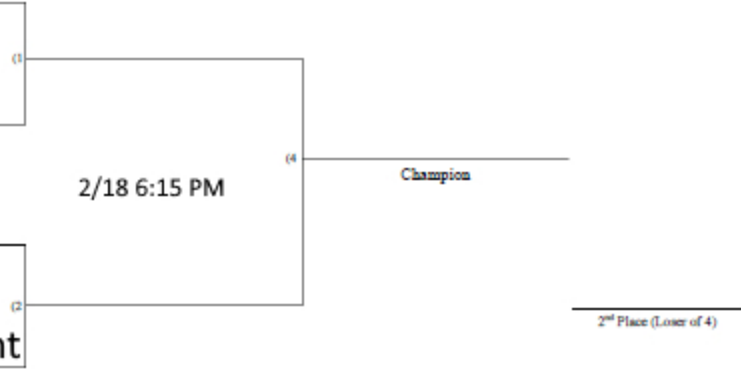

# 1A Girls'

Lighthouse

2/17 3:00 PM

Greenville

Easley

2/17 4:30 PM

New Covenant

Consolation Bracket

# 1A Boys'

Foothills

2/17 6:15 PM

Tabernacle

New Covenant

2/17 7:45 PM

Temple

Consolation Bracket