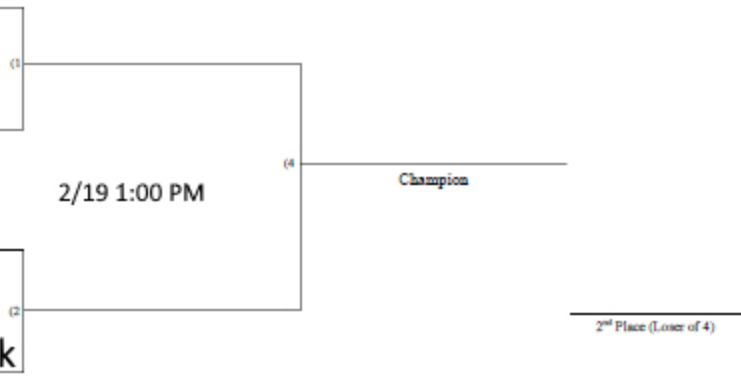

# 2A Girls'

Westgate

2/18 11:45 AM

Northside

Maranatha

2/18 1:15 PM

Hampton Rock

Consolation Bracket

# 2A Boys'

Oconee

2/18 3:00 PM

South Pointe

Maranatha

2/18 4:30 PM

Lake Pointe

Consolation Bracket

Bottom team in bracket is home team