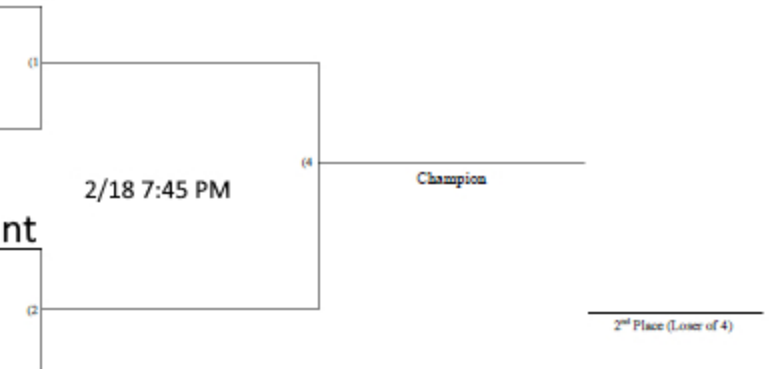

# 1A Boys'

Foothills

2/17 6:15 PM

Tabernacle

New Covenant

2/17 7:45 PM

Temple

Consolation Bracket