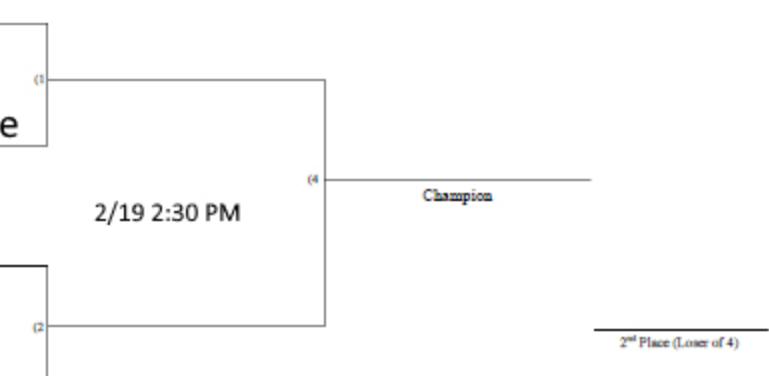

# 2A Boys'

Oconee

2/18 3:00 PM

South Pointe

Maranatha

2/18 4:30 PM

Lake Pointe

Consolation Bracket

Bottom team in bracket is home team