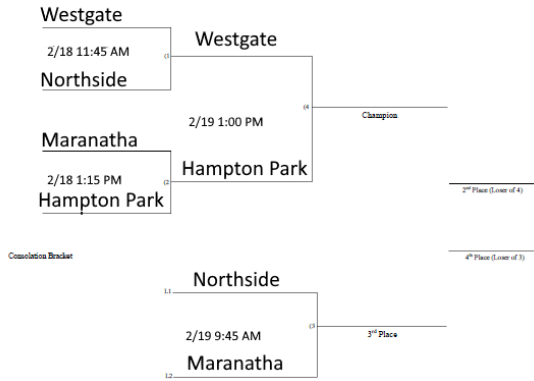

**SOUTH CAROLINA ASSOCIATION
OF CHRISTIAN SCHOOLS**

1A Girls'

1A Boys'

2A Girls'

2A Boys'

Bottom team in bracket is home team