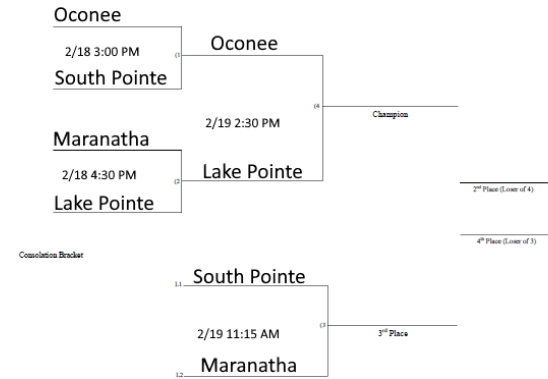

**SOUTH CAROLINA ASSOCIATION
OF CHRISTIAN SCHOOLS**

1A Girls'

1A Boys'

2A Girls'

2A Boys'

Bottom team in bracket is home team