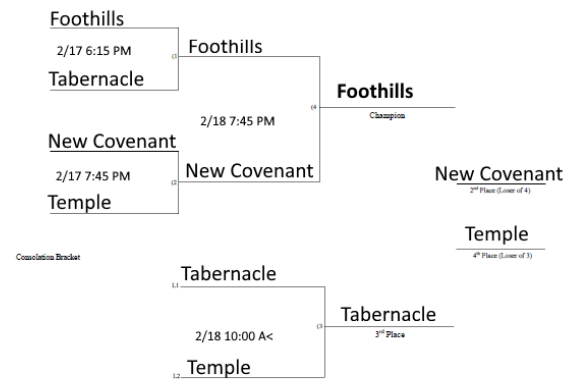

**SOUTH CAROLINA ASSOCIATION
OF CHRISTIAN SCHOOLS**

1A Girls'

1A Boys'

2A Girls'

2A Boys'

Bottom team in bracket is home team