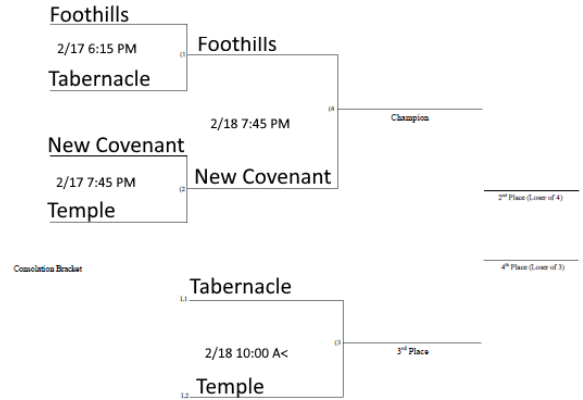

**SOUTH CAROLINA ASSOCIATION
OF CHRISTIAN SCHOOLS**

1A Girls'

1A Boys'

2A Girls'

2A Boys'

Bottom team in bracket is home team