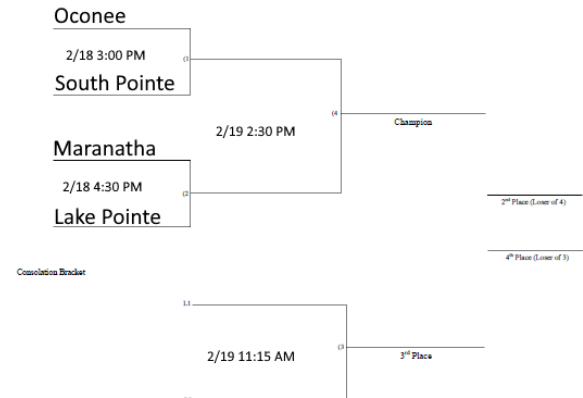

**SOUTH CAROLINA ASSOCIATION
OF CHRISTIAN SCHOOLS**

1A Girls'

1A Boys'

2A Girls'

2A Boys'

Bottom team in bracket is home team