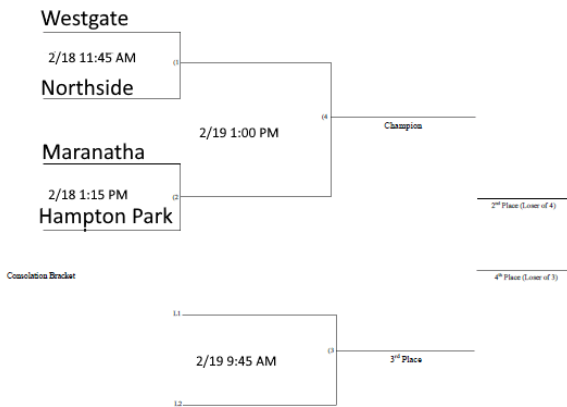

**SOUTH CAROLINA ASSOCIATION
OF CHRISTIAN SCHOOLS**

1A Girls'

1A Boys'

2A Girls'

2A Boys'

Bottom team in bracket is home team